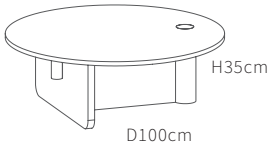

FINISH: OAK W TRAVERTINE
MATERIALS: Solid oak timber base with Italian travertine top

round side table
TAB398

round coffee table
TAB399

rectangular coffee table
TAB400

FINISH: WALNUT W TRAVERTINE
MATERIALS: Walnut base with Italian travertine top

rectangular coffee table
TAB401

FINISH: OAK W MARBLE
MATERIALS: Oak & Italian marble

round coffee table
TAB342

rectangular coffee table
TAB341

assembly required

PRODUCT CARE

Suitable for indoor use only.

PIVOT is sealed and treated to provide limited protection in everyday use, however it is important to care for your furniture appropriately to give it the longest possible lifespan.