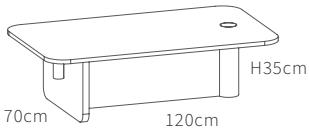

rectangular coffee table
TAB401

FINISH: OAK W MARBLE
MATERIALS: Oak & Italian marble

round coffee table
TAB342

rectangular coffee table
TAB341

assembly required

PRODUCT CARE

Suitable for indoor use only.

PIVOT is sealed and treated to provide limited protection in everyday use, however it is important to care for your furniture appropriately to give it the longest possible lifespan.