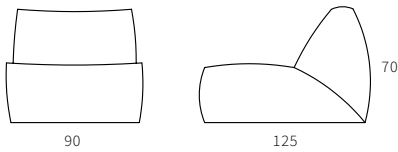

MARCO

slouch chair
CHA171-inner
90x125xH70cm

dusty pink
CHA171p-cover

sand
CHA171s-cover

additional colours are available
for special order only

| COVER | SAND 100% linen | DUSTY PINK 75% cotton 25% linen |
|----------------------|---|--------------------------------------|
| MARTINDALE RUBS | 19,000 | 20,000 |
| INNER* | Poly-bead base with a fiber & foam top for added comfort <i>*inner sold seperately</i> | |
| PRODUCT CARE | A light weekly vacuum will prevent build up in the fibres and protect against marks. Papaya recommends the use of an appropriate furniture brush attachment with your vacuum cleaner. Do not use cleaners or cleaning agents that are abrasive, caustic or acidic. For indoor use only. Pure linen fabrics can be light sensitive, especially dark colours. Ensure location of chair is away from direct sunlight through windows & skylights to avoid fading. Base should be regularly plumped to maintain shape. | |
| FABRIC PROTECTION | A professionally applied fabric sealer will protect fabric from soiling. Do not saturate fabric, rather apply a couple of light coats of sealer. Treat spills and stains immediately with a damp cloth. Do not machine or hand wash, bleach, or tumble dry. DRY CLEAN ONLY. Incorrect application of sealers and/or cleaners or allowing insufficient drying time voids the warranty. | |
| DIMENSIONS | Please note all dimensions are approximate. | |